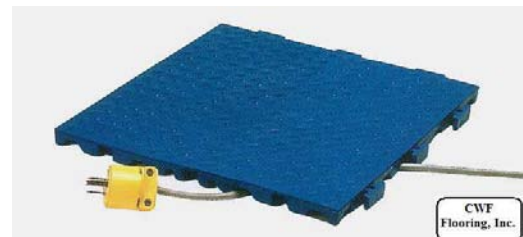

Dance Aerobic Floor Tiles

Anti-Slip RHINO tiles also come in a variety of attractive colors. (Shower room)

Tiles are practical for laundry rooms

The ridges underneath allow for easy passage of electrical wires and telephone lines.

CWF Mat aerobic floor tiles offer unparalleled air cushioned comfort. This anti-fatigue comfort tile greatly reduces stress where work is conducted while standing, or where noisy machines that cause strong vibrations are used.

Resistant to mold and mildew, interlocking one to the other; and form a strong but cushioned floor surface with multiple applications

CWF Mat anti-fatigue tiles make an ideal covering for damp and cold basement floors; are easily assembled, interlocking one to the other; and form a strong but cushioned floor surface with multiple applications.

Beveled edges interlock with 5 Interlockers. 3 on the side and one on each end. 12" x 2-1/2" x 3/4" thick